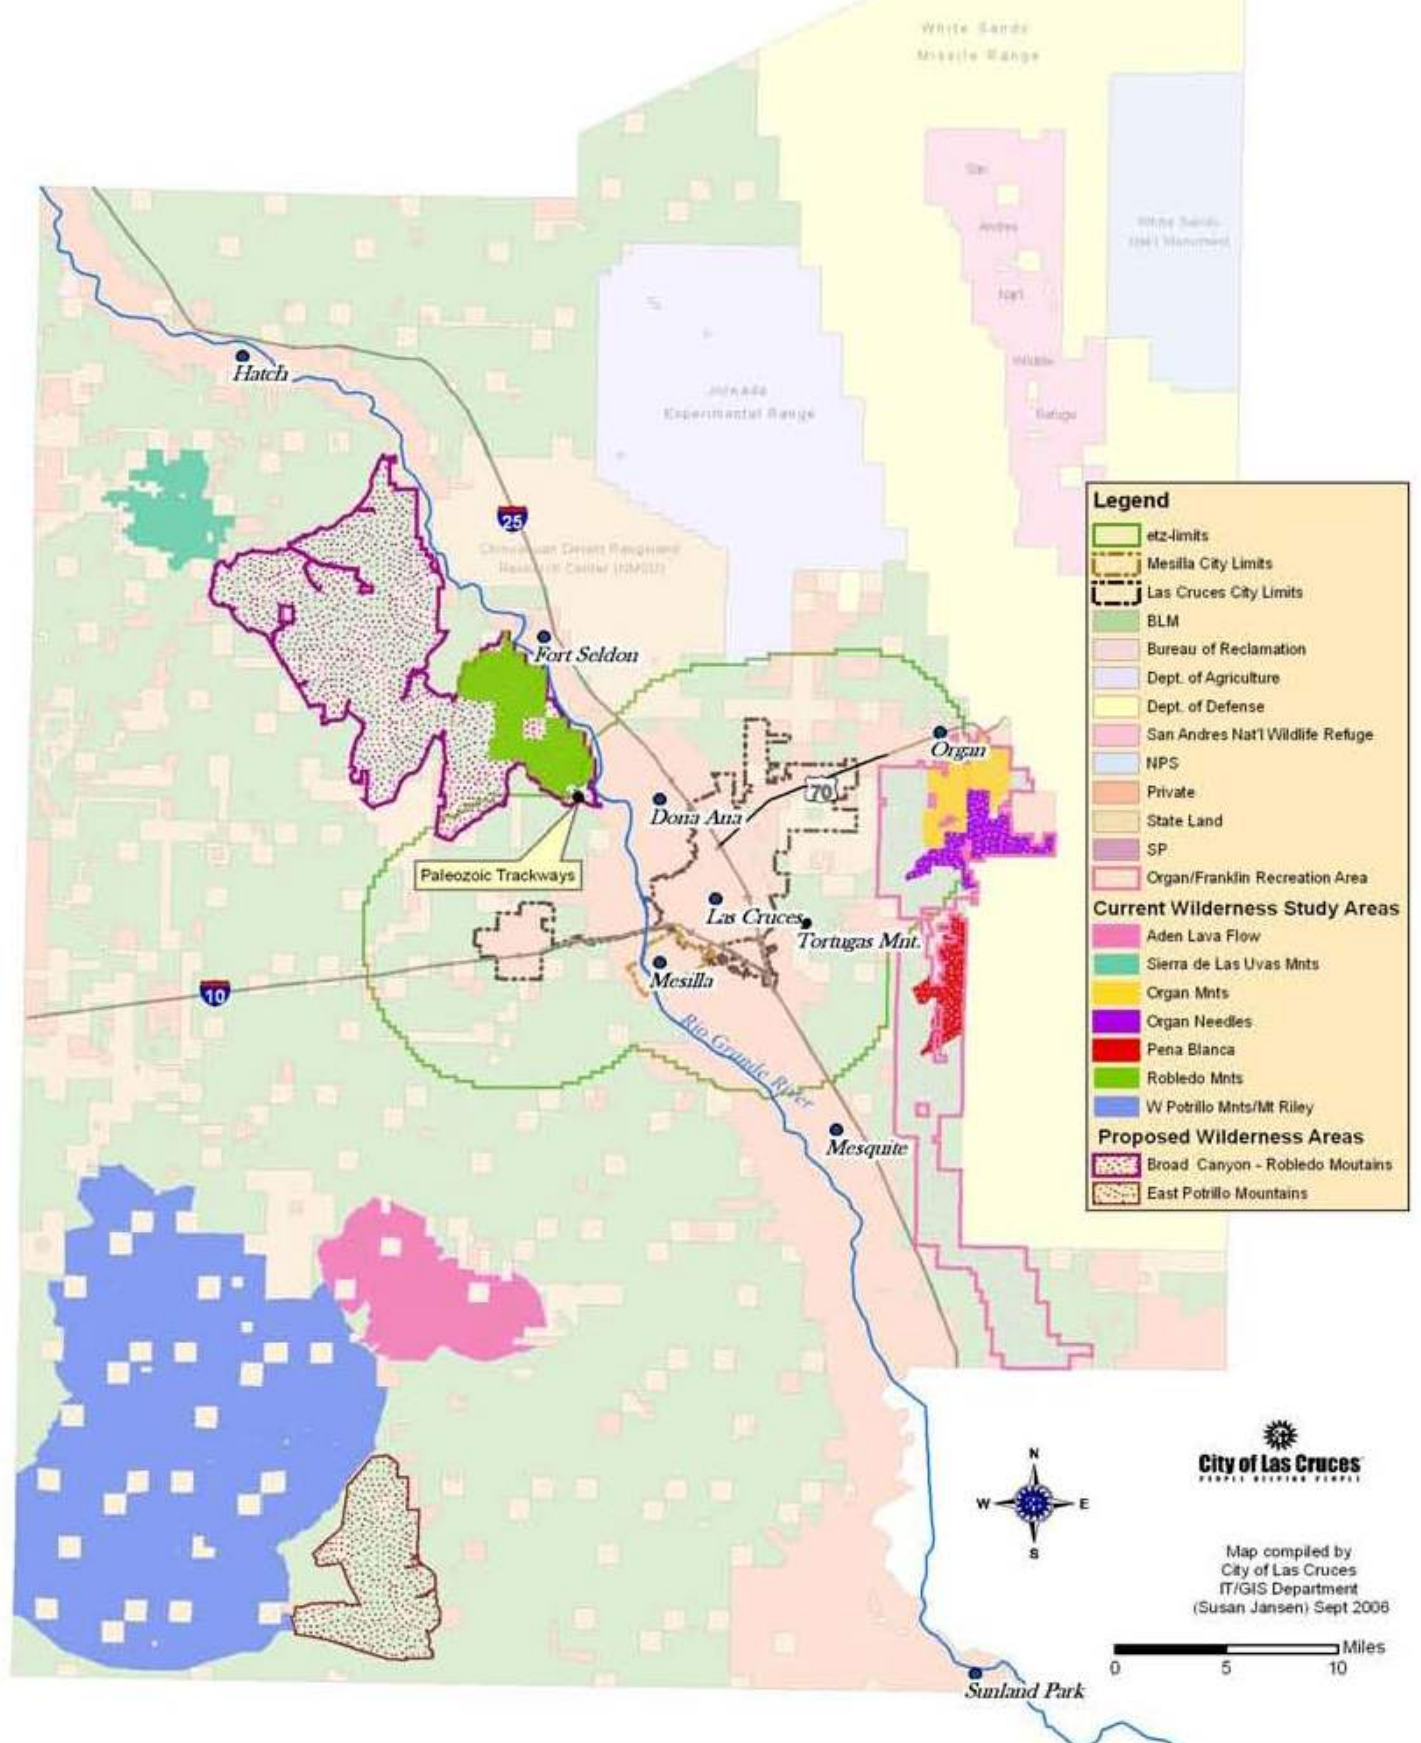

Dona Ana County Existing Wilderness Study Areas and Proposed Wilderness Areas

City of Las Cruces
PEOPLE. HISTORY. PEOPLE.
 Map compiled by
 City of Las Cruces
 IT/GIS Department
 (Susan Jansen) Sept 2008