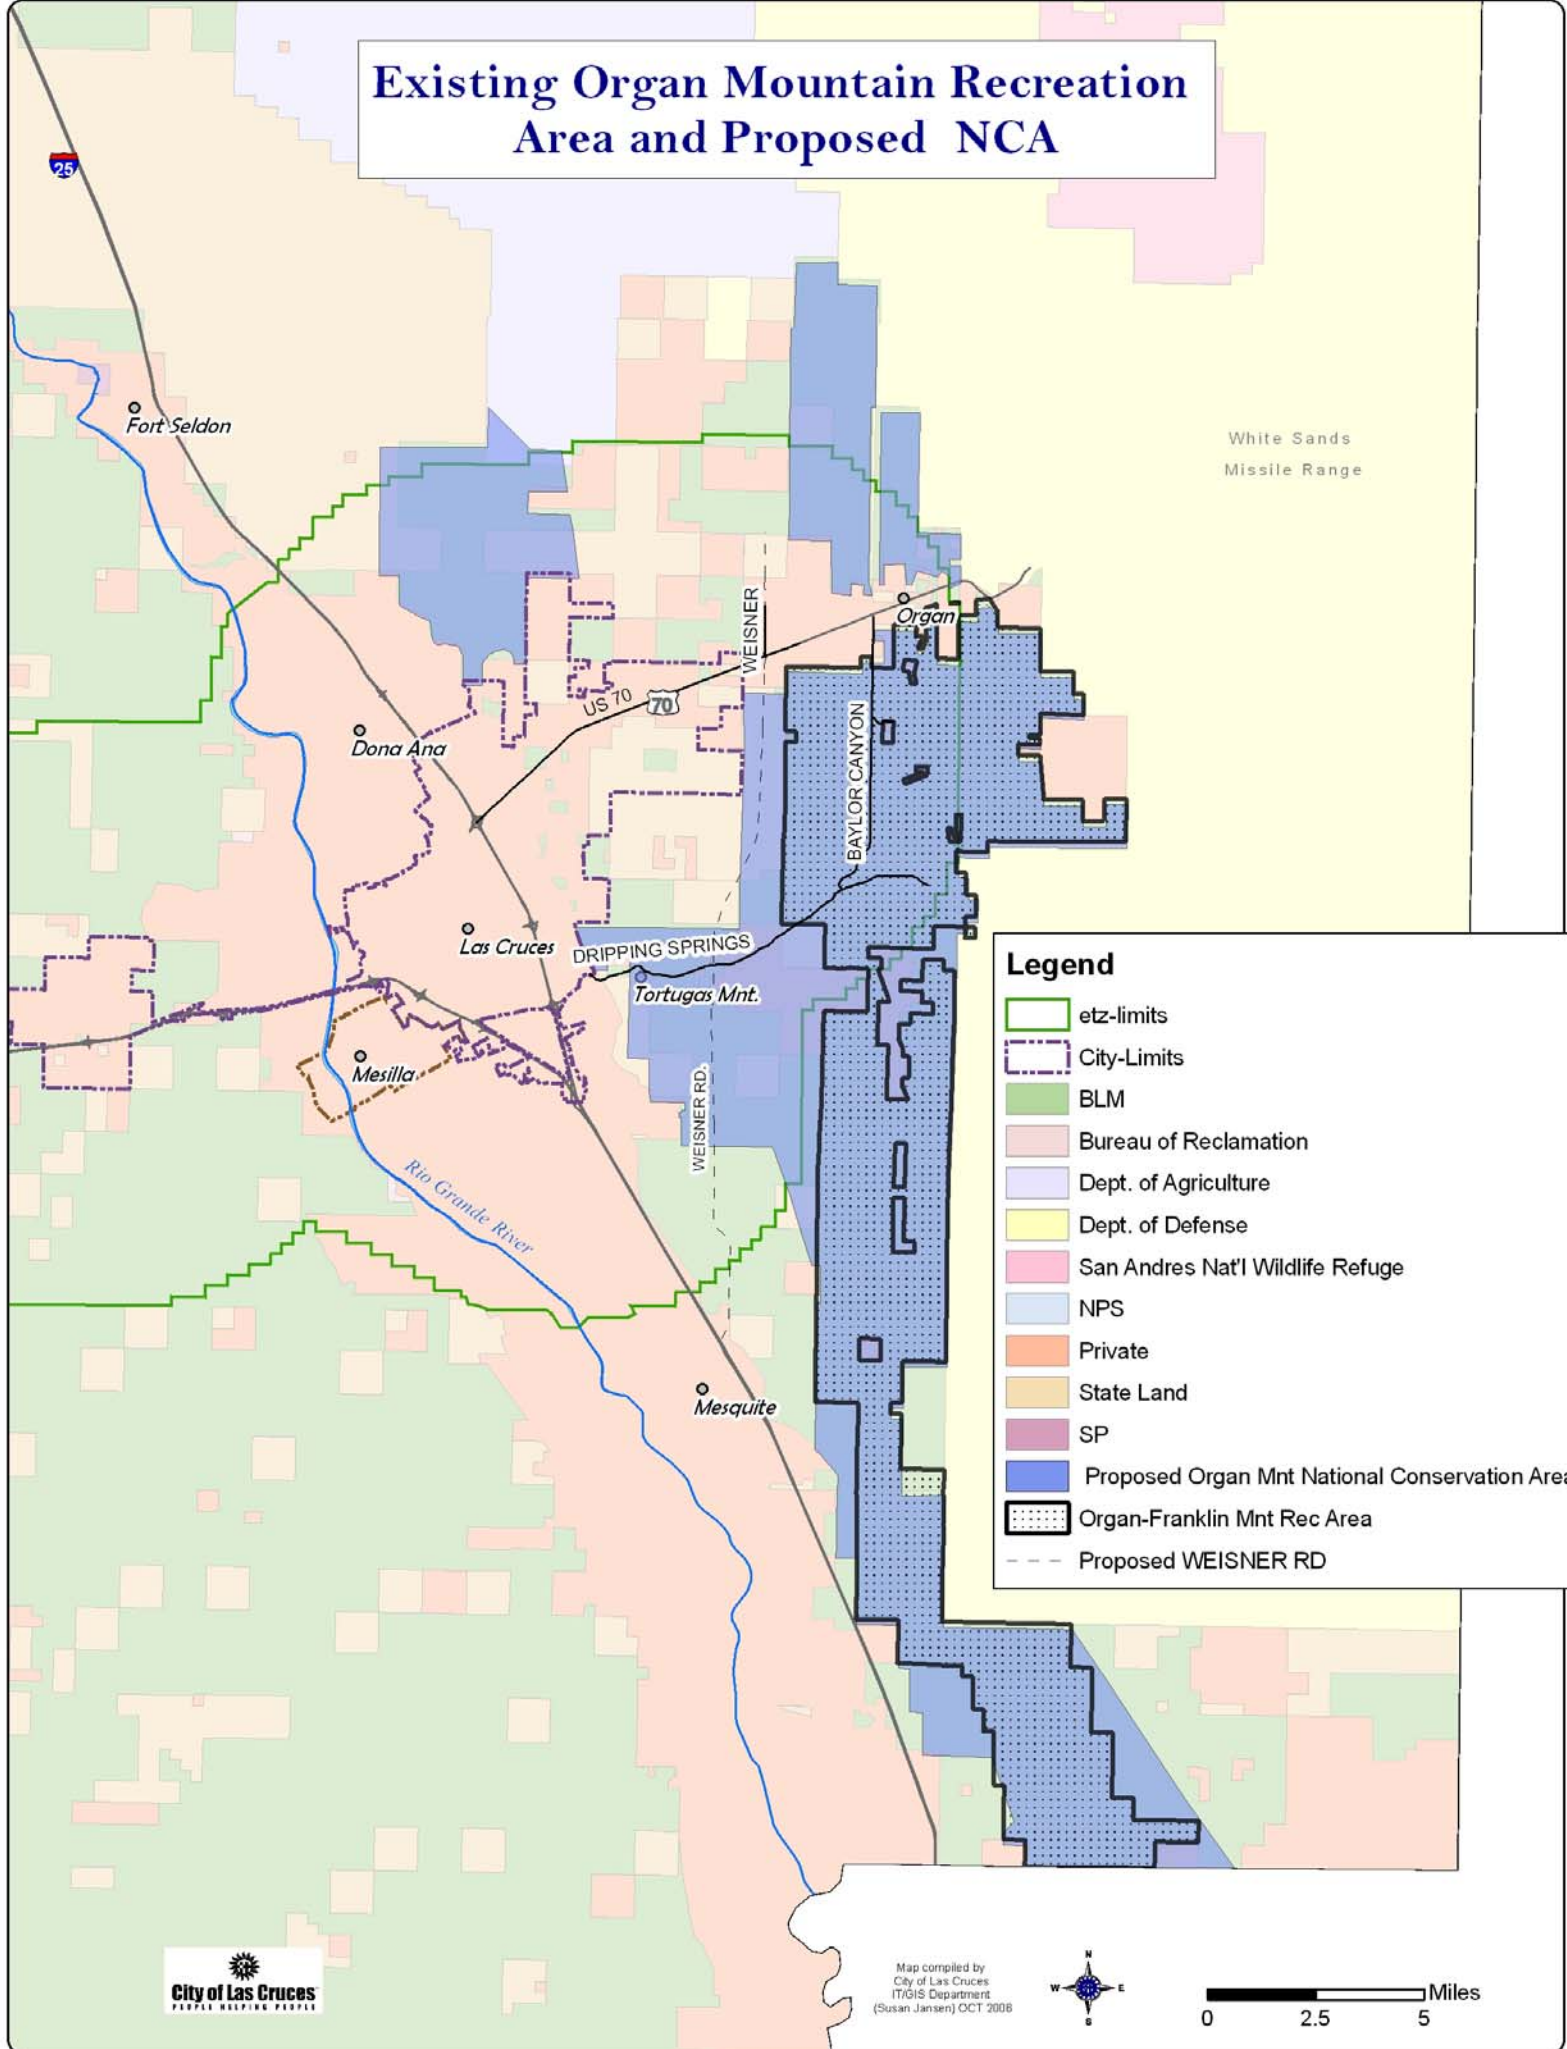

Existing Organ Mountain Recreation Area and Proposed NCA

Legend

- etz-limits
- City-Limits
- BLM
- Bureau of Reclamation
- Dept. of Agriculture
- Dept. of Defense
- San Andres Nat'l Wildlife Refuge
- NPS
- Private
- State Land
- SP
- Proposed Organ Mnt National Conservation Area
- Organ-Franklin Mnt Rec Area
- Proposed WEISNER RD