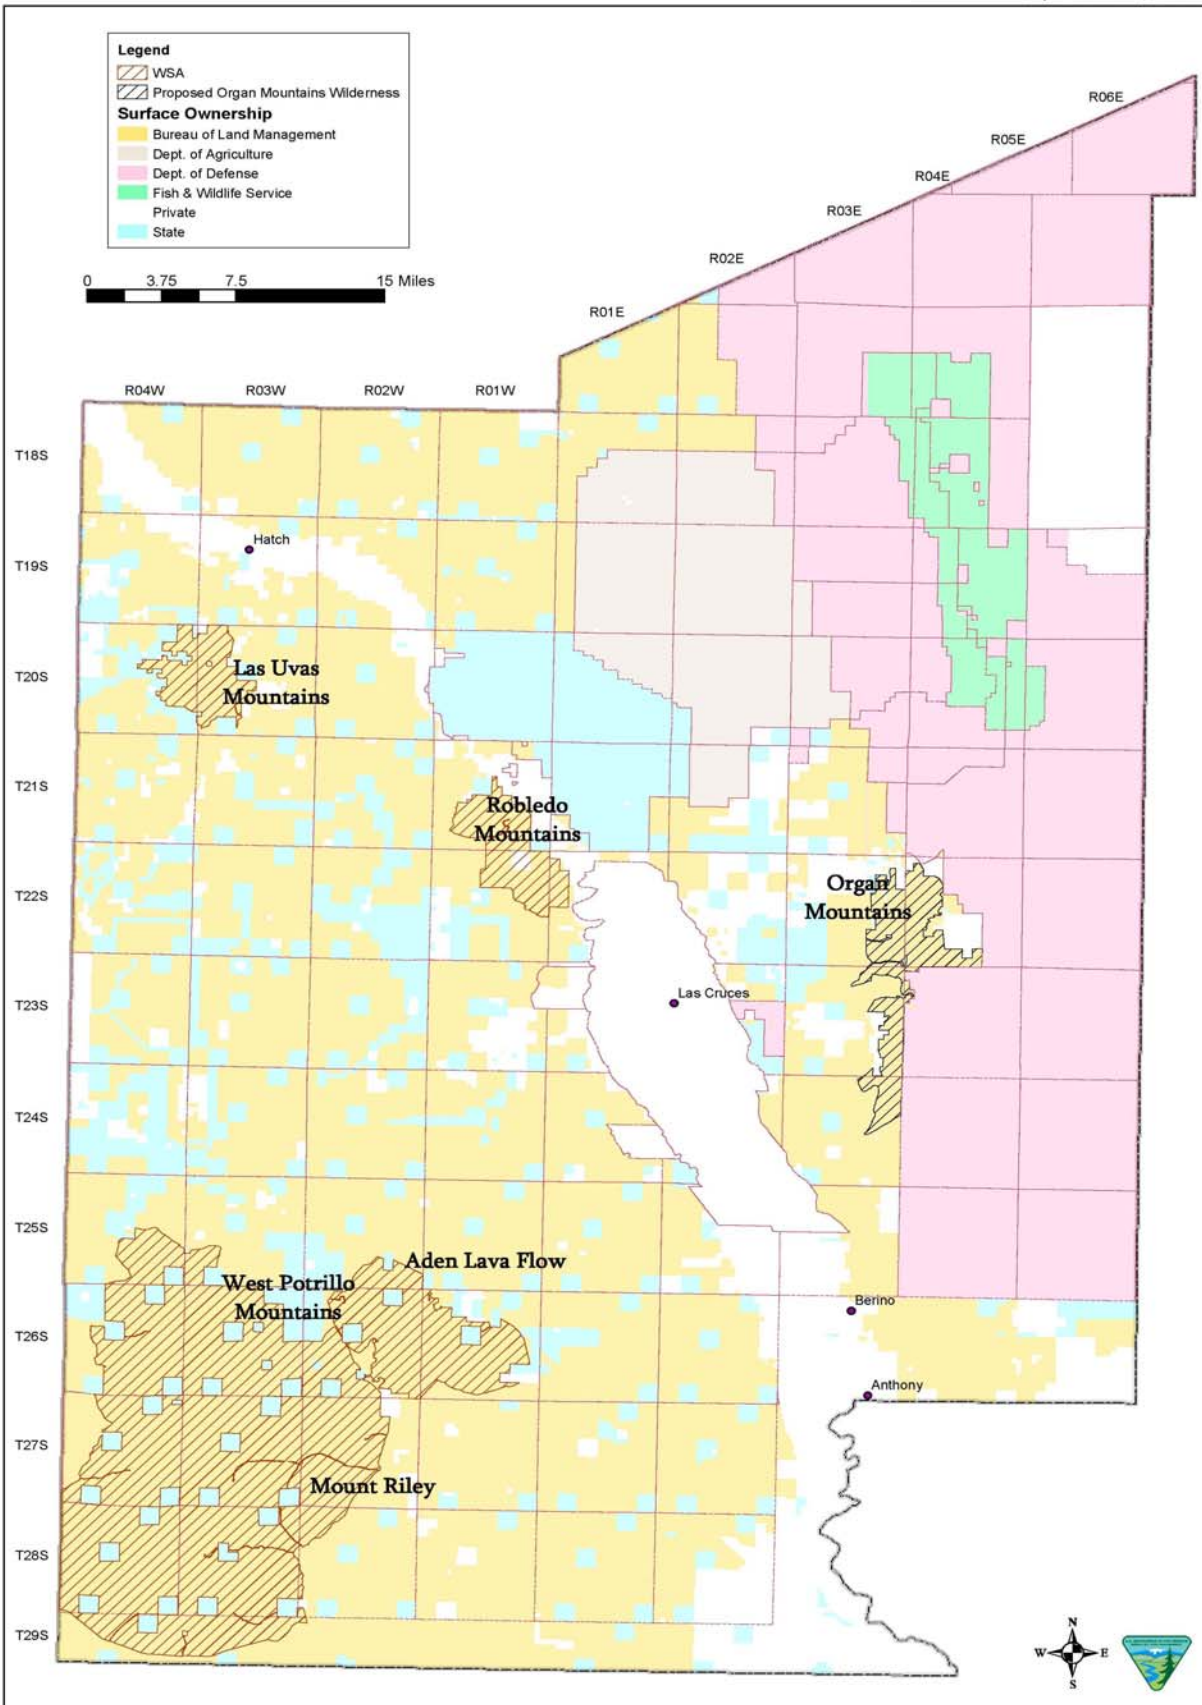

Doña Ana County Wilderness Study Areas

September 26, 2005